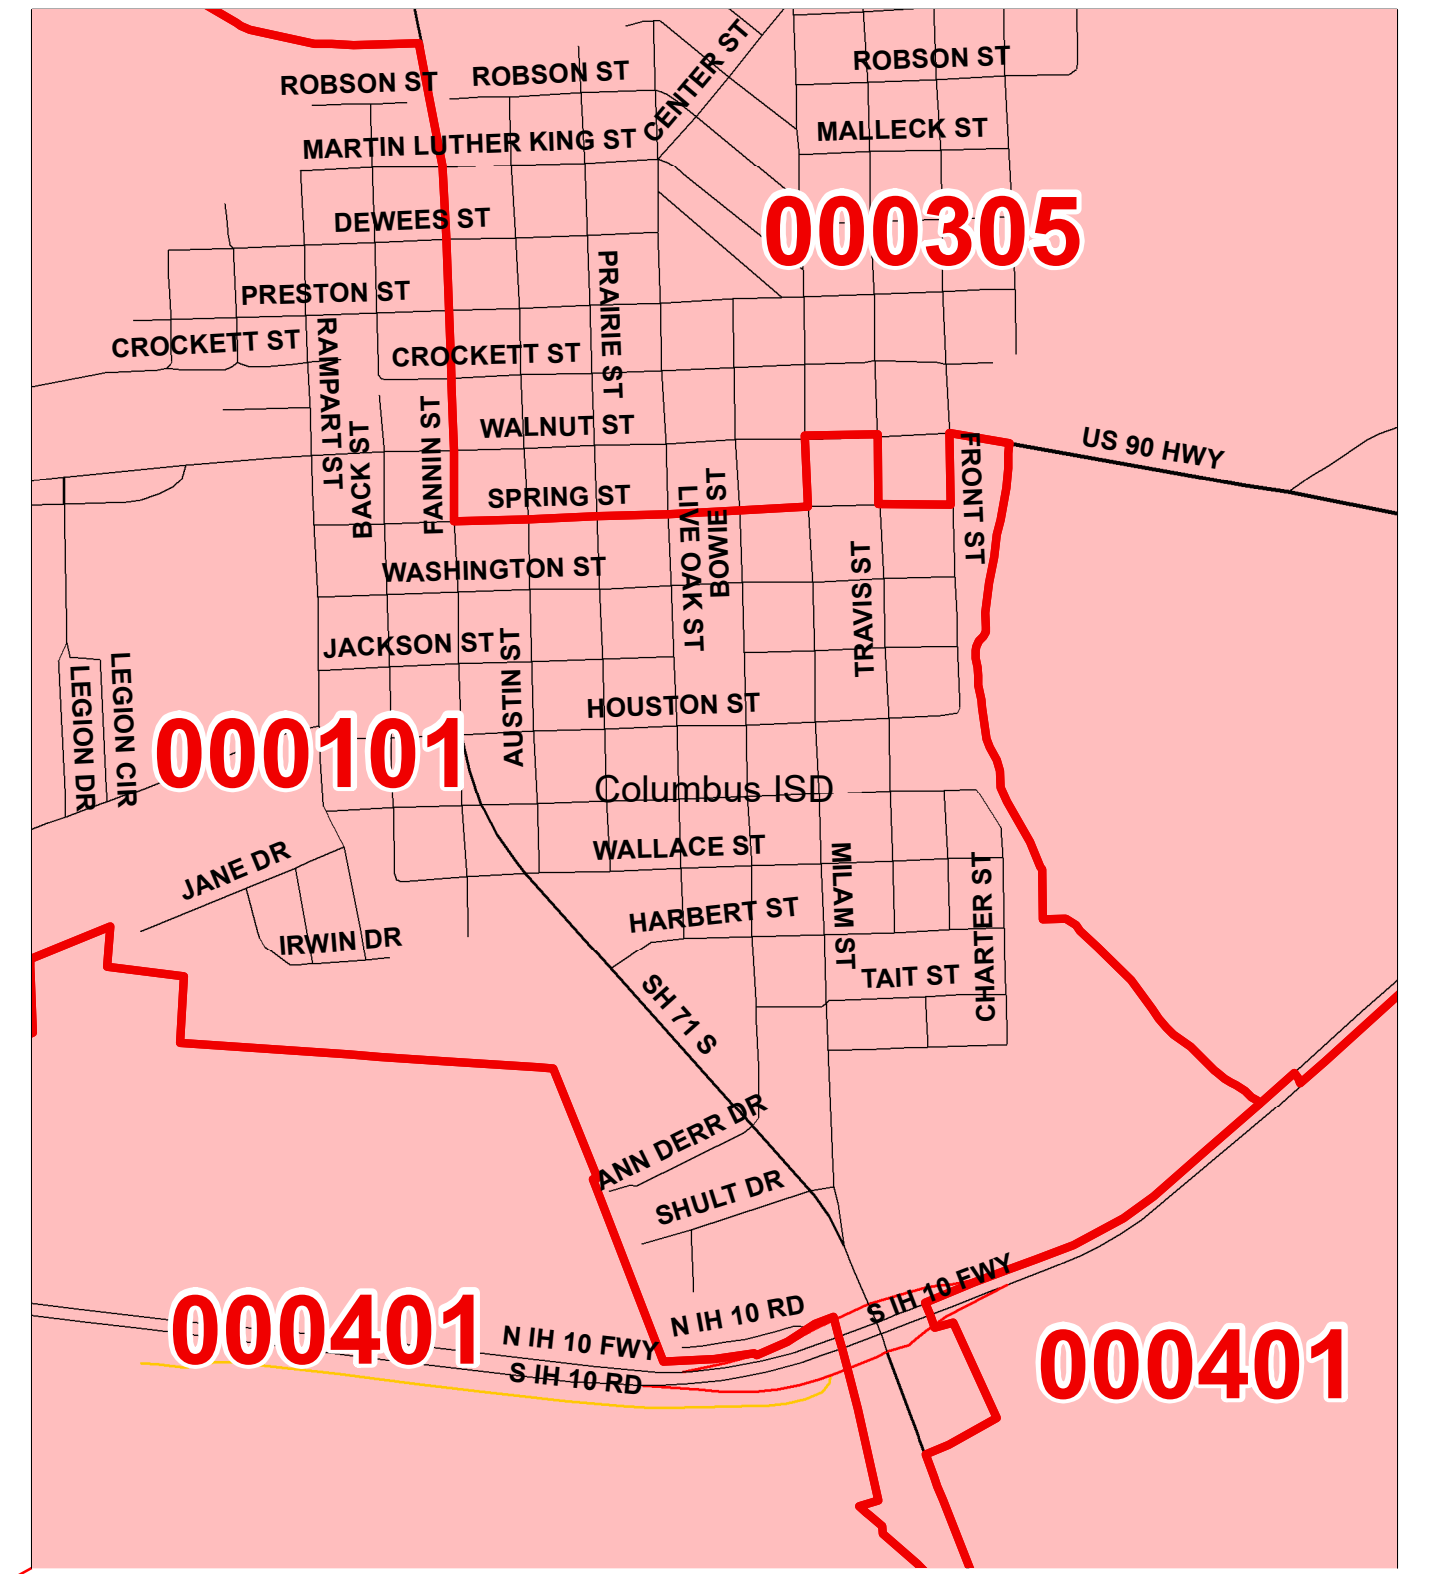

Colorado County School Districts

Legend	
NAME	
Columbus ISD	
Hallettsville ISD	
Rice ISD	
Weimar ISD	

0 5 Miles