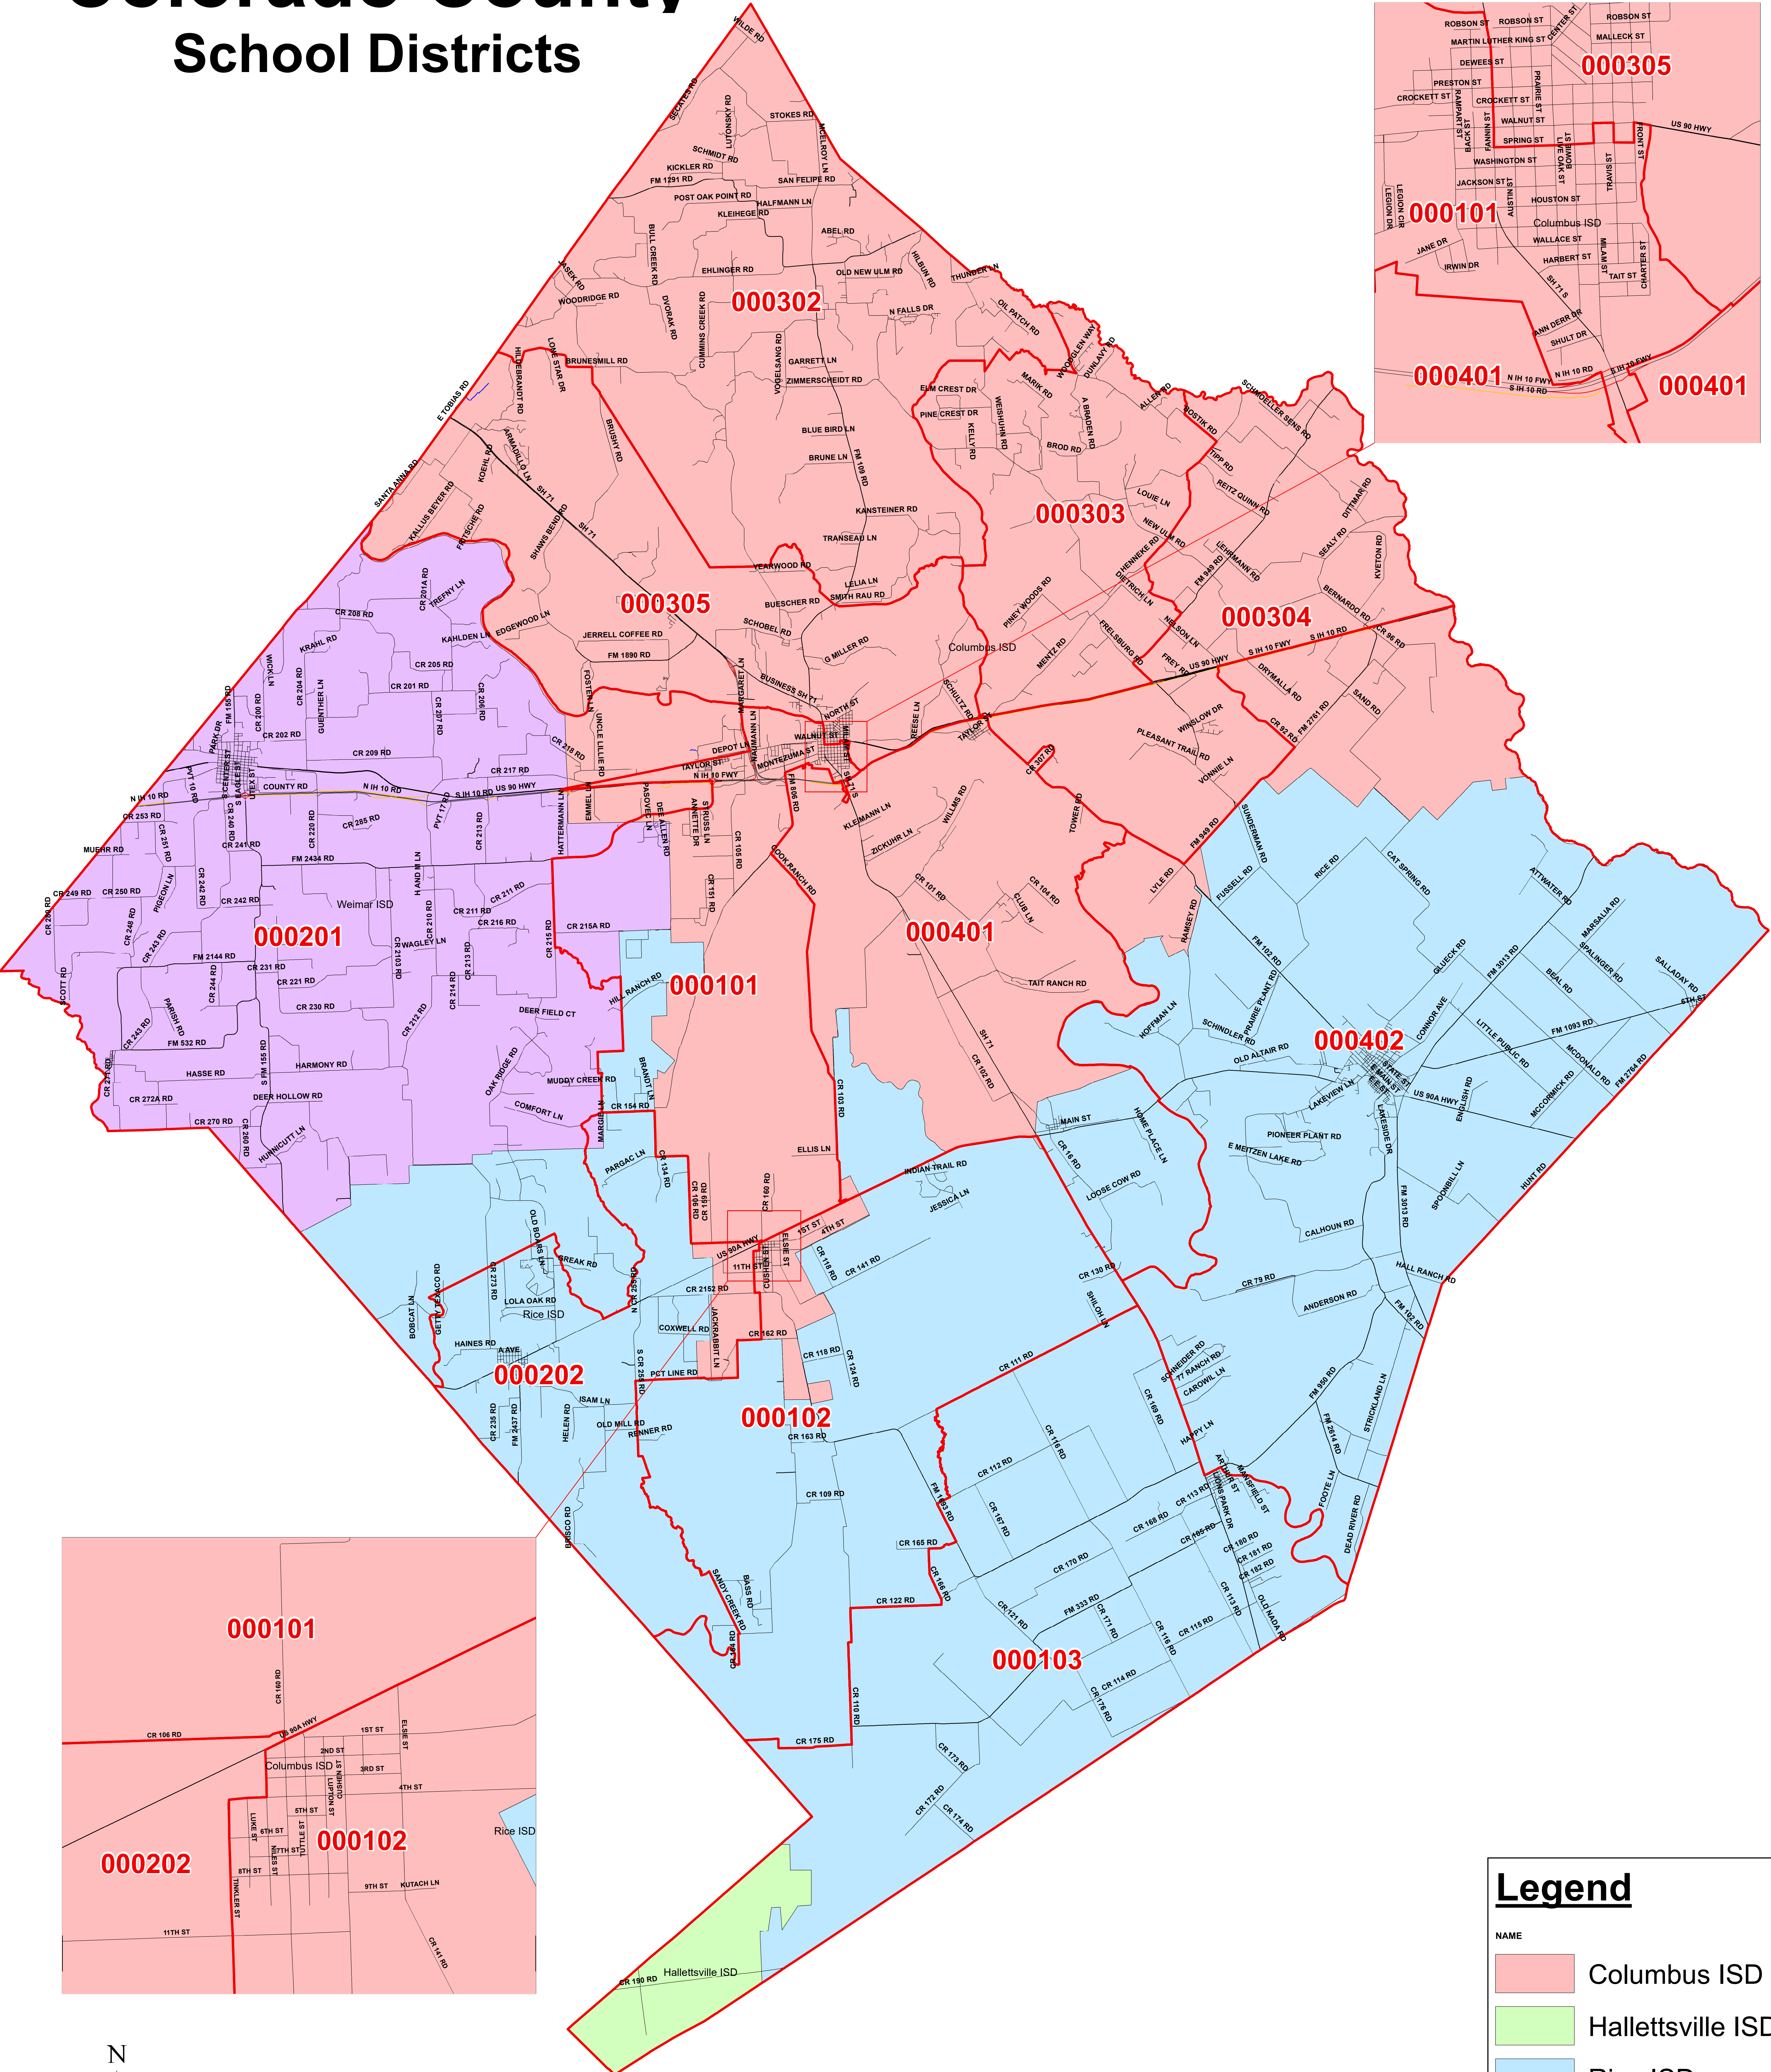

Colorado County School Districts

Legend	
NAME	
Columbus ISD	
Hallettsville ISD	
Rice ISD	
Weimar ISD	

0 5 Miles